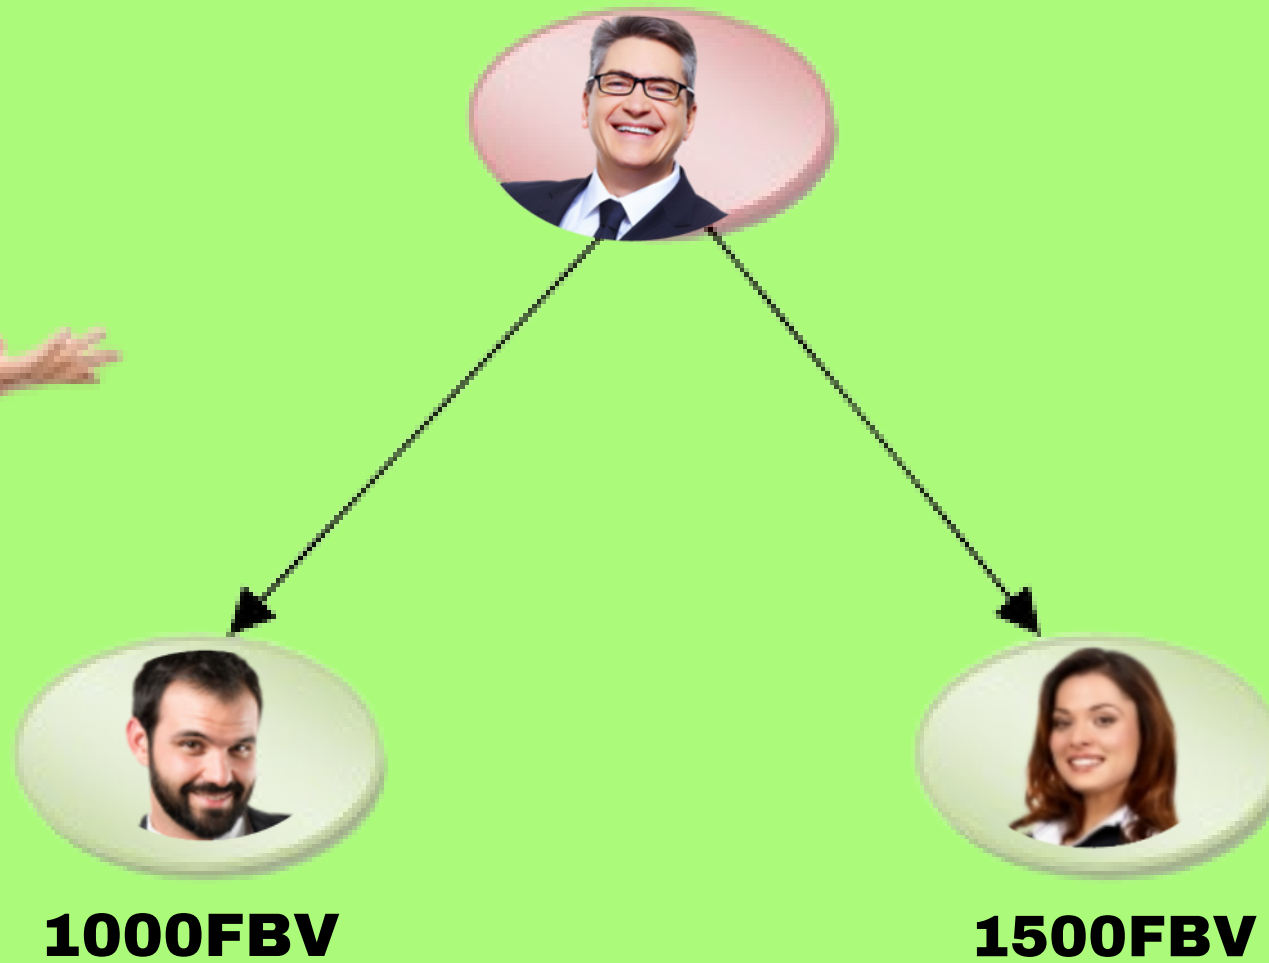

REPURCHASE INCOME 50% BV MATCHING INCOME

EX.
Match 1000BV OF
REPURCHASE YOUR
INCOME 500₹

- **.100BV SELF REPURCHASE COMPALSARY**
- **. EVERY WEEK CLOSEING TRANSFER MONTHLY**
- **.50%BV MATCHING COUNT ON EVERY BILLING OF REPURCHASE**
- **. UNMATCHED BV WILL BE CARRY FORWARD TO NEXT CYCLE**

KEY OF SUCCESS...

स्वस्थ भारत समृद्ध भारत